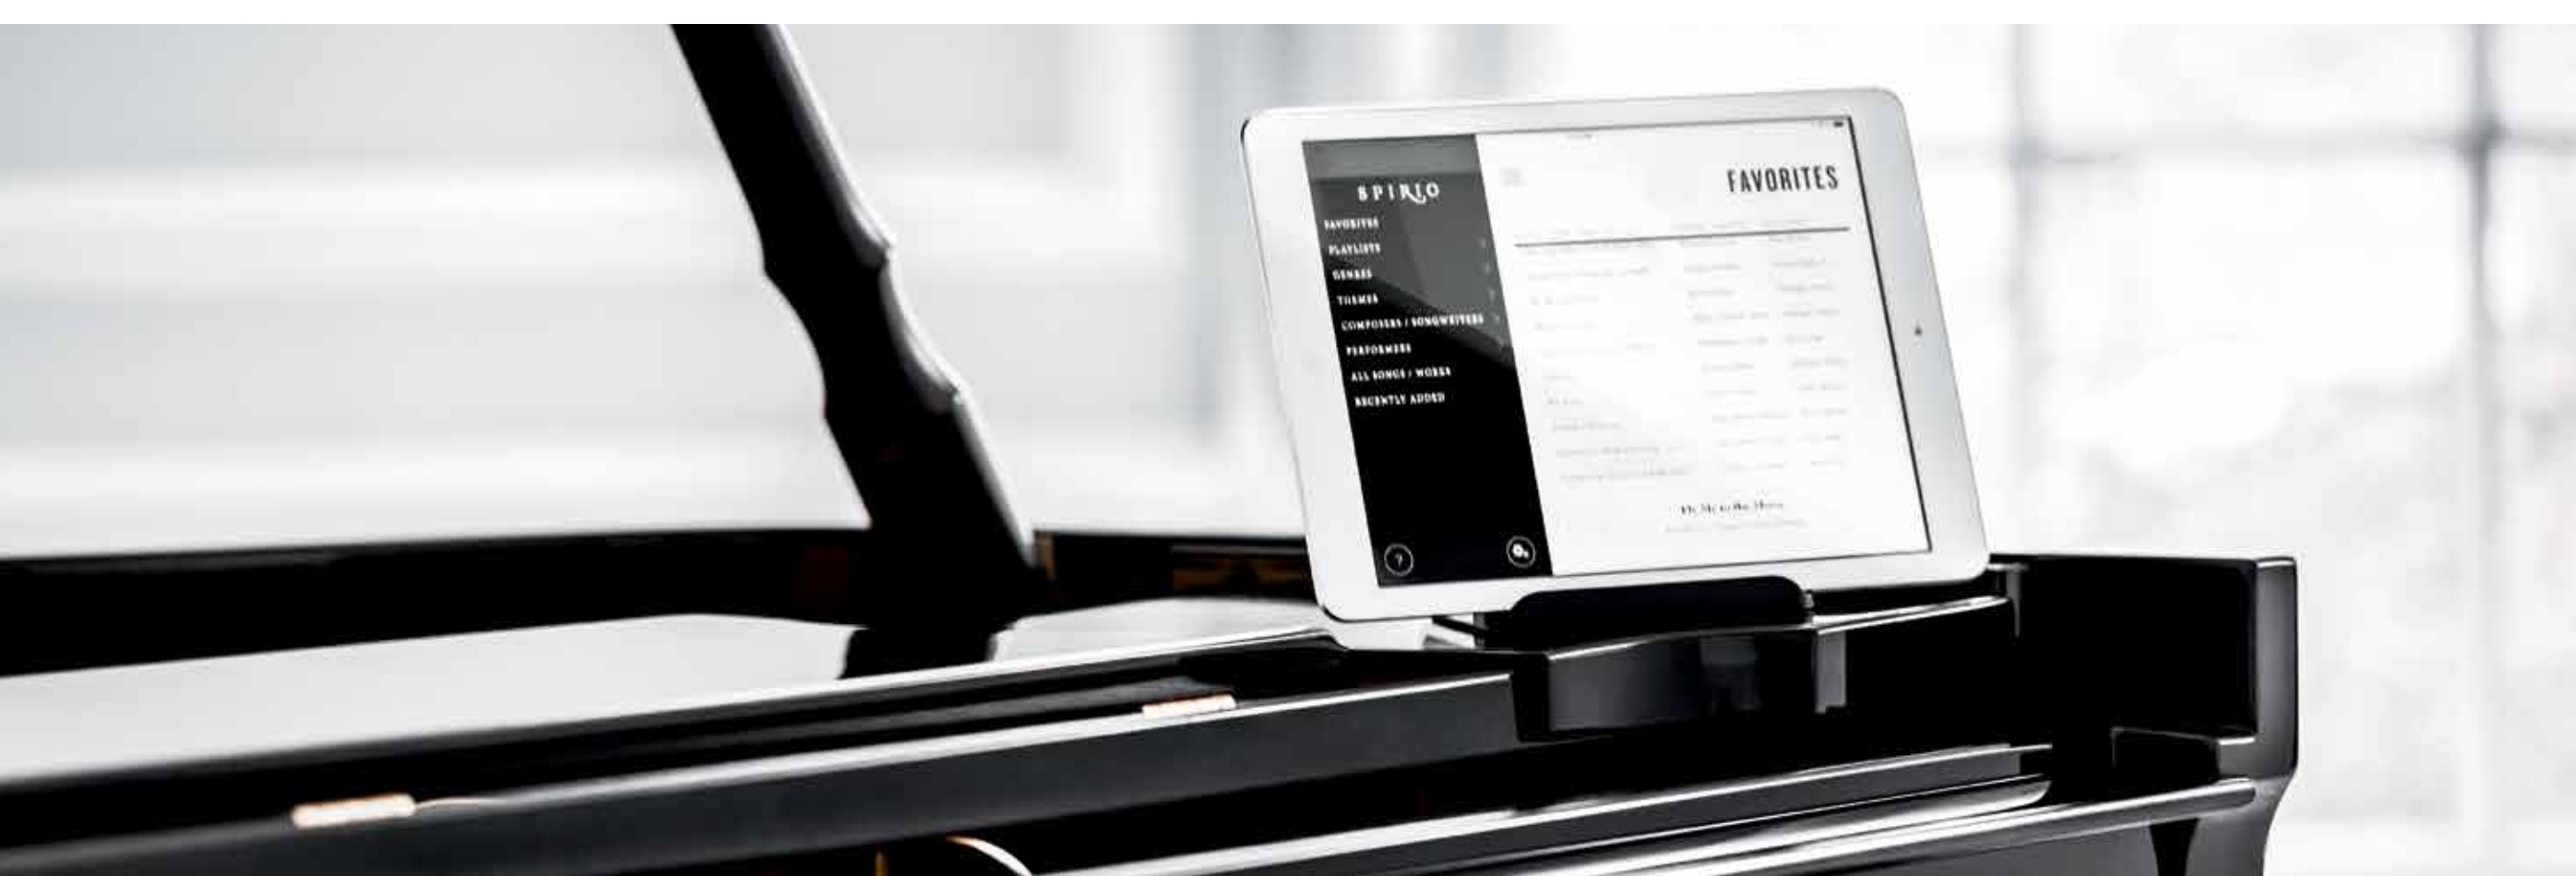

intuitive TOUCH

With its easy-to-use app, SPIRIO's constantly expanding library of *world-class performances* is always a touch away, with all music recorded live in STEINWAY'S master recording studio. New pieces are automatically added to the in-app listings as they become available, ready to *enjoy in your home*.